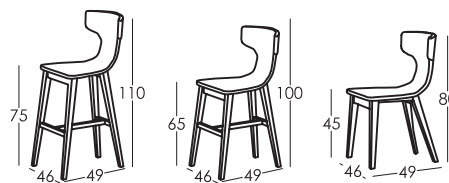

HELGA

TECHNICAL DETAILS | RV001 | EN

fama

Measures

Width:	46cm
Height:	80-110cm
Depth:	49cm
Seat height:	45-75cm
Arm height:	
Back height:	34cm
Depth open:	

Technical information

Frame:	Metal
Seat suspension:	
Back suspension:	
Seat firmness:	Medium Foam
Seat foam:	Fibre + Polyurethane 40kg
Back cushions:	Fibre + Polyurethane 40kg
Loose cushions:	
Removable cover:	